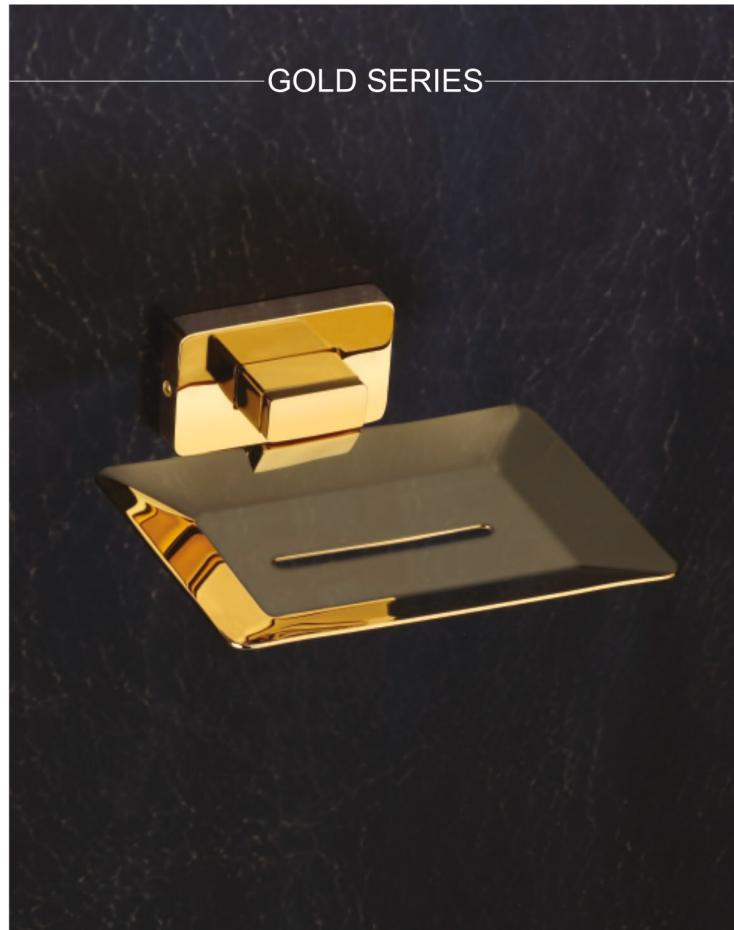

GOLD SERIES

WBG-001 SOAP DISH
Weight - 0.40Kg.
MRP > ₹ 3200 /-