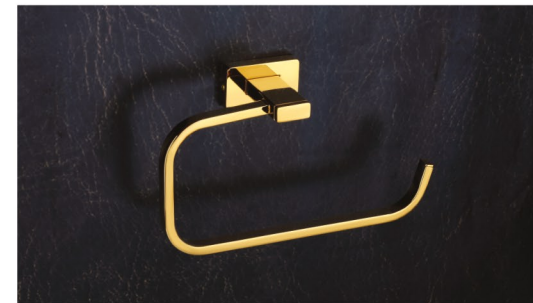

WBG-010 NAPKIN RING
Weight - 0.30Kg.
MRP > ₹ 3400 /-