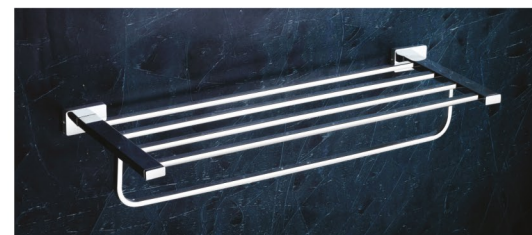

WBB-014 TOWEL RACK Weight - 1.20Kg.
MRP > ₹ 8800 /-