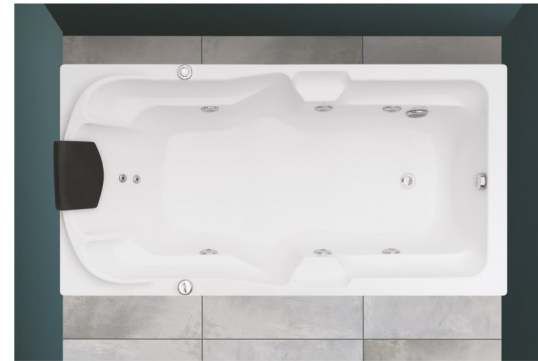

WBT-009
L 1800 B 900 D 400
Weight - 100.00Kg.
MRP > ₹ 380000 /-

CONFIGURATION

On-Off air switch	Drainage with overflow
Whirlpool water massage	1-side apron
Water pump 1.5HP / 1 Pcs.	MS stand / 1 Pcs.
Whirlpool massage jet big / 6 Pcs.	Pillow / 1 Pcs.
Whirlpool massage jet small / 2 Pcs.	White color
Underwater LED light	
Air-adjust valve for the power of massage	

Optional Functions: Bubble bath | Air pump 300 watt / 1 Pcs. | Bubble jet / 10 Pcs.