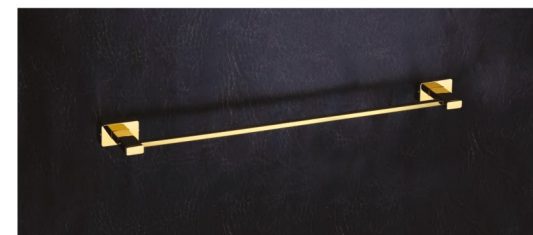

WBG-012 TOWEL ROD
Weight - 0.40Kg.
MRP > ₹ 4400 /-