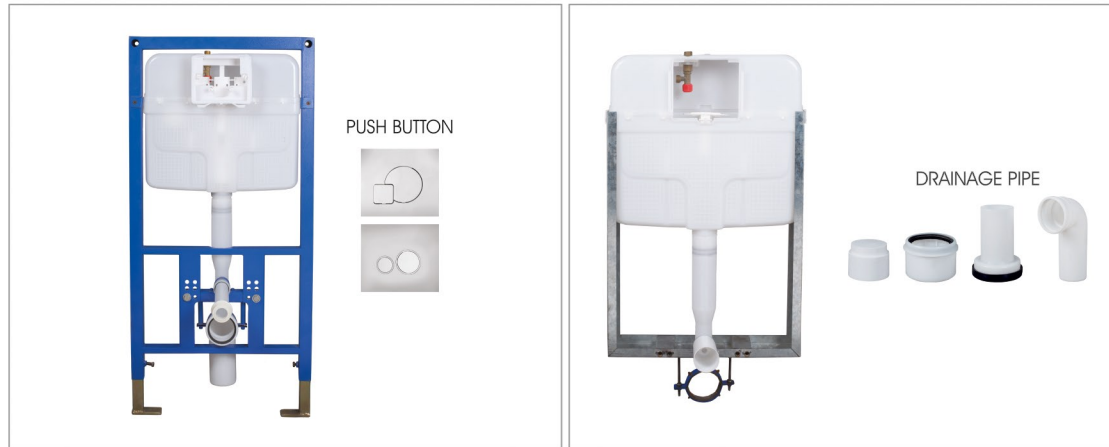

CISTERN - CISTERN

WCT-001 (Wall hung Concealed tank) Weight - 2.20Kg. L 590 B 75 D 1140
WCT-001 (Wall hung Concealed tank) Weight - 2.20Kg. L 505 B 95 D 760

MRP > ₹ 8800 /- FULL FRAME > ₹ 7600 /-   MRP > ₹ 8800 /- HALF FRAME > ₹ 6000 /-